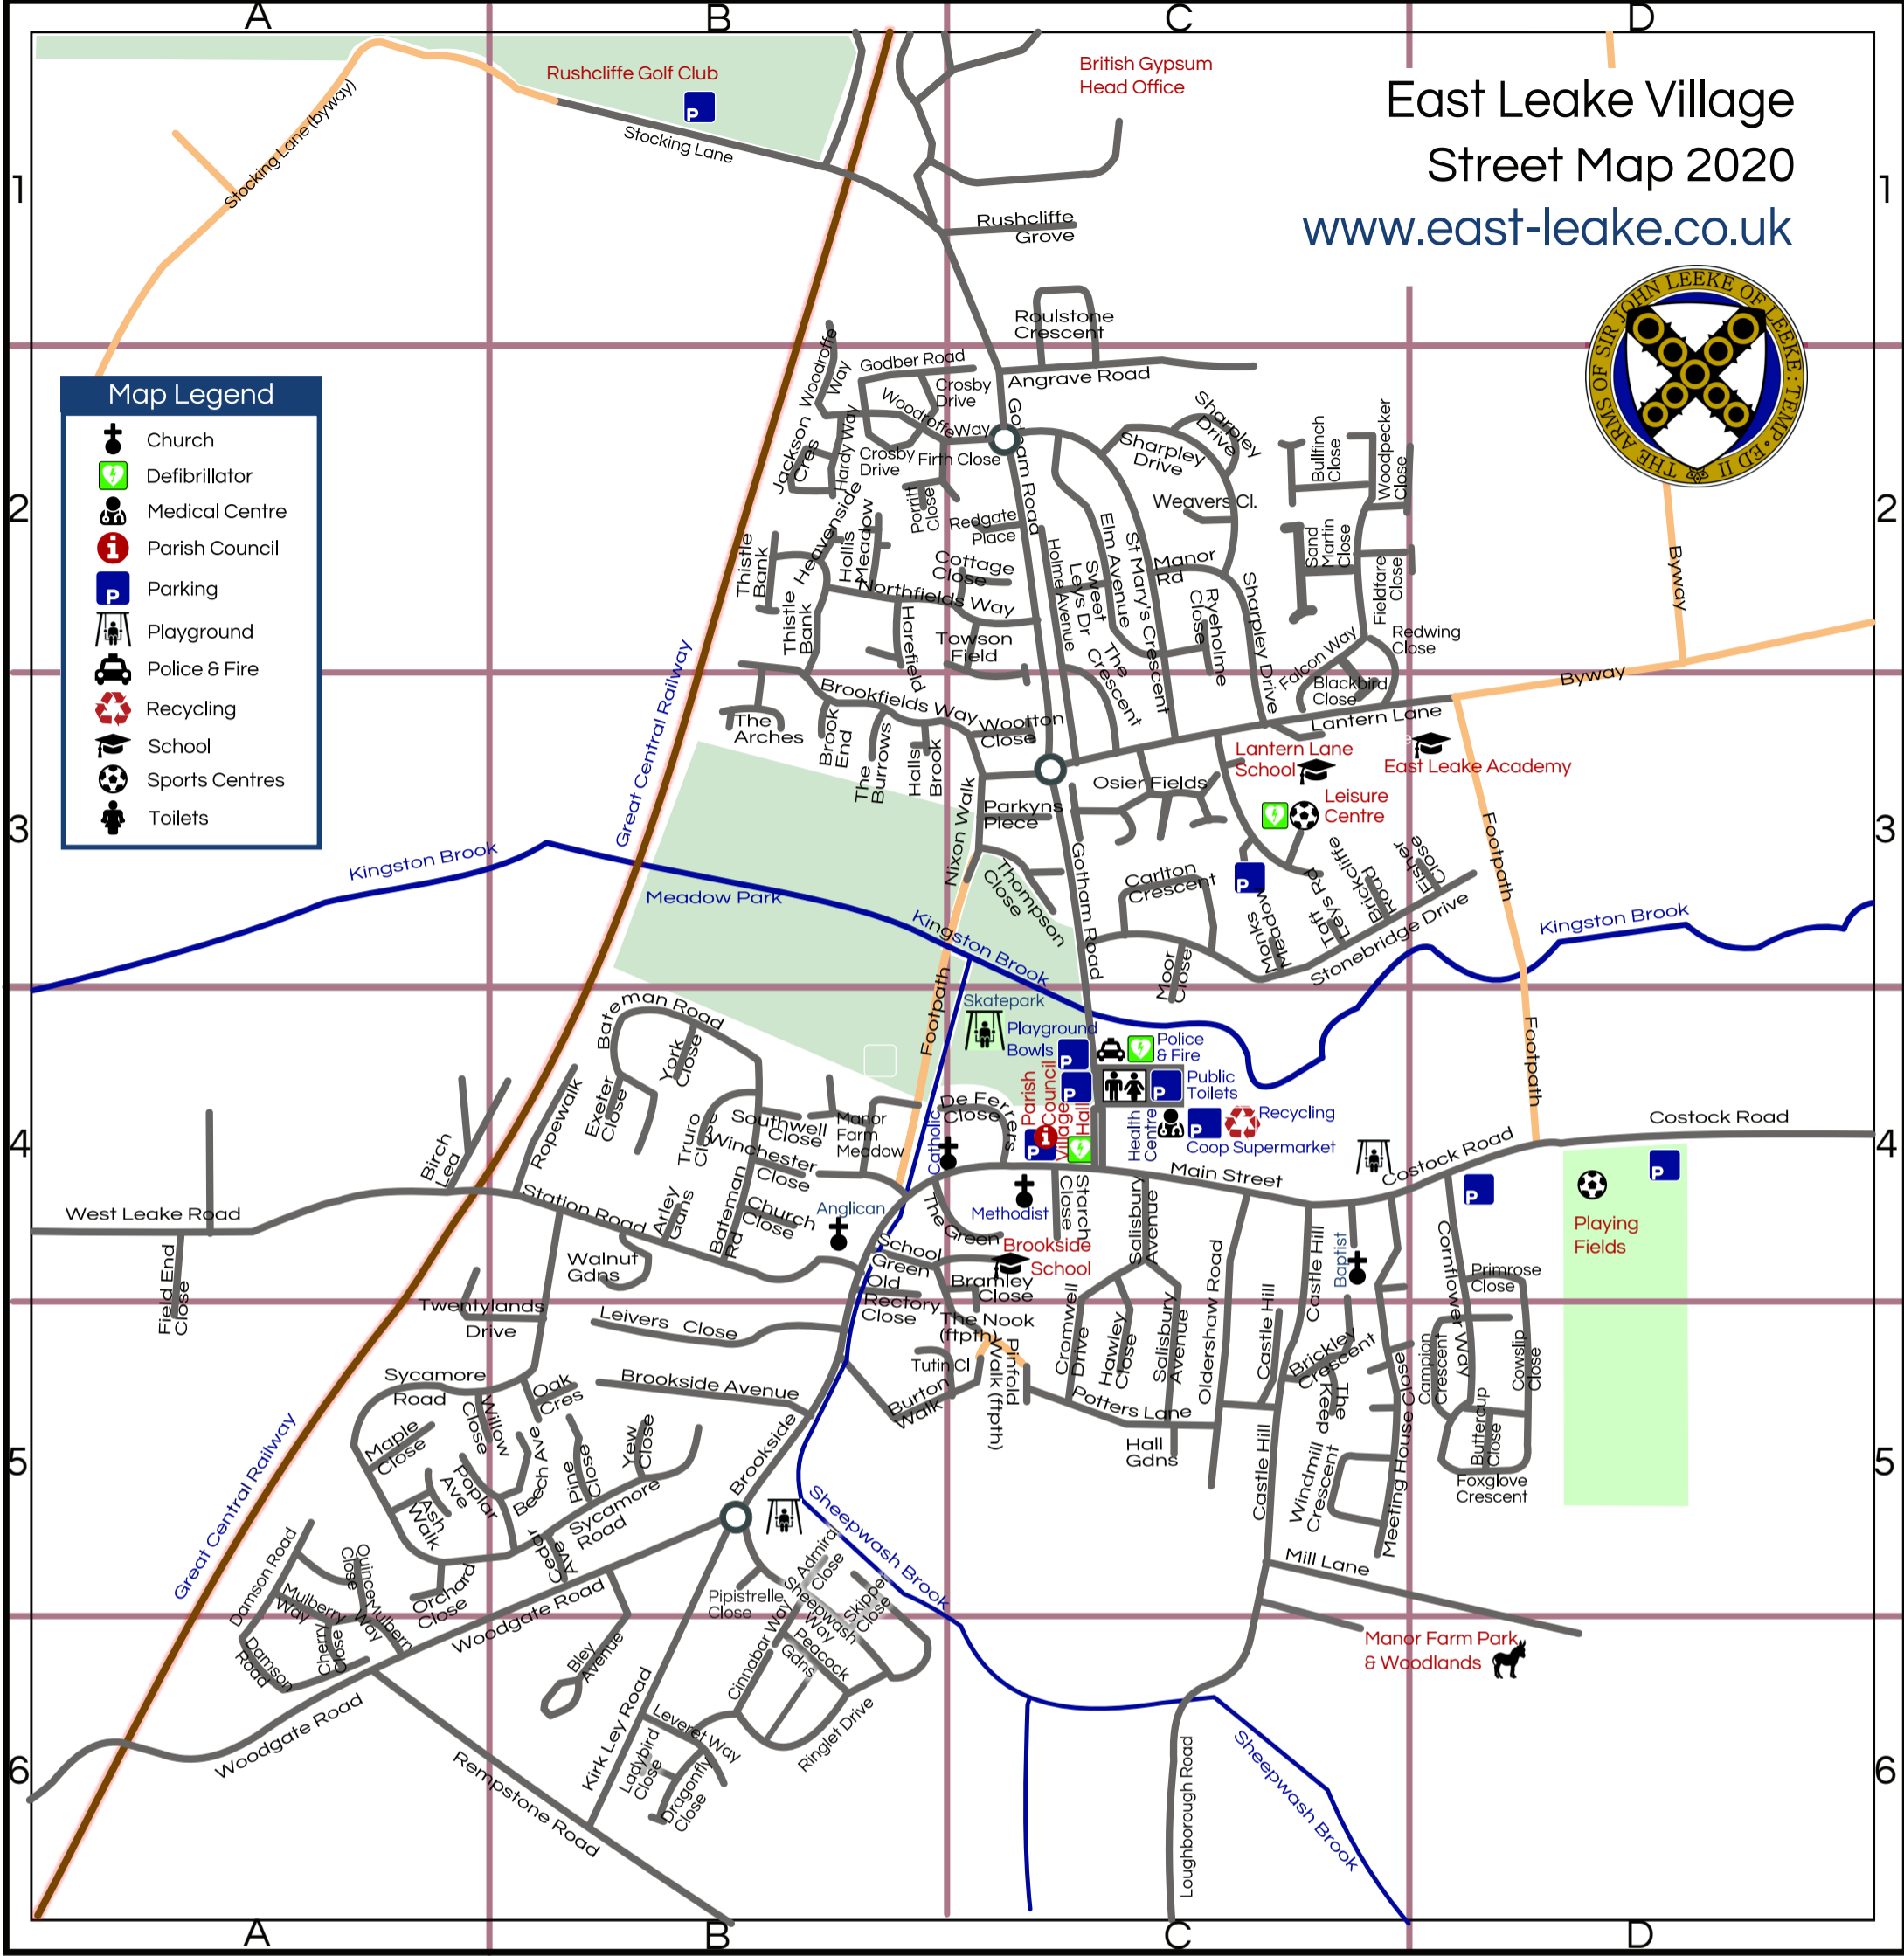

Street index A-C		Street index C-H		Street index H-O		Street index O-S		Street index S-W		Street index W-Y			
Admiral Close	B5	Cinnabar Way	B6	Hevenside	B2	Osier Fields	C3	Southwell Close	B4	Winchester Close	B4		
Angrave Road	C2	Cornflower Way	D4-D5	Hollis Meadow	B2	Parkyns Piece	C3	St Mary's Cres	C2-C3	Windmill Cres	C5	Woodgate Rd	A6-B5
Arley Gardens	B4	Cosby Drive	B2	Holme Avenue	C2	Peacock Gardens	B6	Starch Close	C4	Woodpecker Close	C2	Woodroffe Way	B2-C2
Ash Walk	A5	Costock Road	D4	Jackson Crescent	B2	Pine Close	B5	Station Road	B4	Stocking Lane	B1	Wootton Close	C3
Bateman Road	B4	Cottage Close	C2	Kirk Ley Road	B5-B6	Pinfold Wk (ffpth)	C4	Stonebridge Drive	C3	Sweet Leys Drive	C2	Yew Close	B5
Beech Avenue	B5	Cowslip Close	D5	Ladybird Close	B6	Pipistrelle Close	C5	Truro Close	B4	Sycamore Rd	A5-B5	York Close	B4
Birch Lea	A4	Cromwell Drive	C5	Lantern Lane	C3	Poplar Avenue	A5	Taft Leys Rd	C3	The Arches	B3		
Blackbird Close	C3	Damson Road	A6	Leivers Close	B5	Porritt Close	B2	The Burrows	B3	The Crescent	C3		
Bley Avenue	B6	De Ferrers Close	C4	Leveret Way	B6	Potters Lane	C5	The Green	C4	The Keep	C5		
Buttercup Close	D5	Dragonfly Close	B6	Loughborough Road	C6	Primrose Close	D4	The Nook	C5	The Nook	C5		
Bramley Close	C4	Elm Avenue	C2	Main Street	B4-C4	Quince Close	A5	Thistle Bank	B2	Thompson Close	C3		
Brickcliffe Road	C3	Exeter Close	B4	Manor Farm Meadow	C4	Redwing Close	C2-C3	Towson Field	C2	The Crescent	C3		
Brickley Cres	D5	Falcon Way	C2	Manor Road	C2	Redgate Place	C2	The Burrows	B3	The Green	C4		
Brook End	B3	Field End Close	A4	Maple Close	A5	Rempstone Rd	A6-B6	The Burrows	B3	The Keep	C5		
Brookfields Way	B3-C3	Fieldfare Close	C2	Meeting House Close	C4-C5	Ringlet Drive	B6	The Nook	C5	The Nook	C5		
Brookside	B5	Firth Close	C2	Mill Lane	C5-D5	Ropewalk	B4	Thistle Bank	B2	Thompson Close	C3		
Brookside Avenue	B4-B5	Fisher Close	D3	Monks Meadow	C3	Roulstone Cres	C1	Towson Field	C2	Truro Close	B4		
Bullfinch Close	C2	Foxglove Crescent	D5	Moor Close	C3	Rushcliffe Grove	C1	Truro Close	B4	Tutin Close	B5-C5		
Burton Walk	B5-C5	Godber Road	B2-C2	Mulberry Way	A5-A6	Ryeholme Close	C2	Twentylands Drive	B5	Walnut Gardens	B4		
Campion Crescent	D5	Gotham Road	C1-C4	Nixon Walk	C3	Salisbury Ave	C4-C5	West Leake Road	A4	Weavers Close	C2		
Carlton Crescent	C3	Hall Gardens	C5	Northfields Way	B2-C2	Sand Martin Close	C2	Willow Close	A5-B5	Woodpecker Close	C2		
Castle Hill	C4-C5	Halls Brook	B3	Oak Crescent	B5	School Green	B4			Woodroffe Way	B2-C2		
Cedar Avenue	B5	Hardy Way	B2	Old Rectory Close	D4	Sharpley Drive	C2-C3			Wootton Close	C3		
Cherry Close	A6	Harefield	B2	Oldershaw Road	C4-C5	Sheepwash Way	B5-B6			Yew Close	B5		
Church Close	B4	Hawley Close	C5	Orchard Close	A5	Skipper Close	B5			York Close	B4		