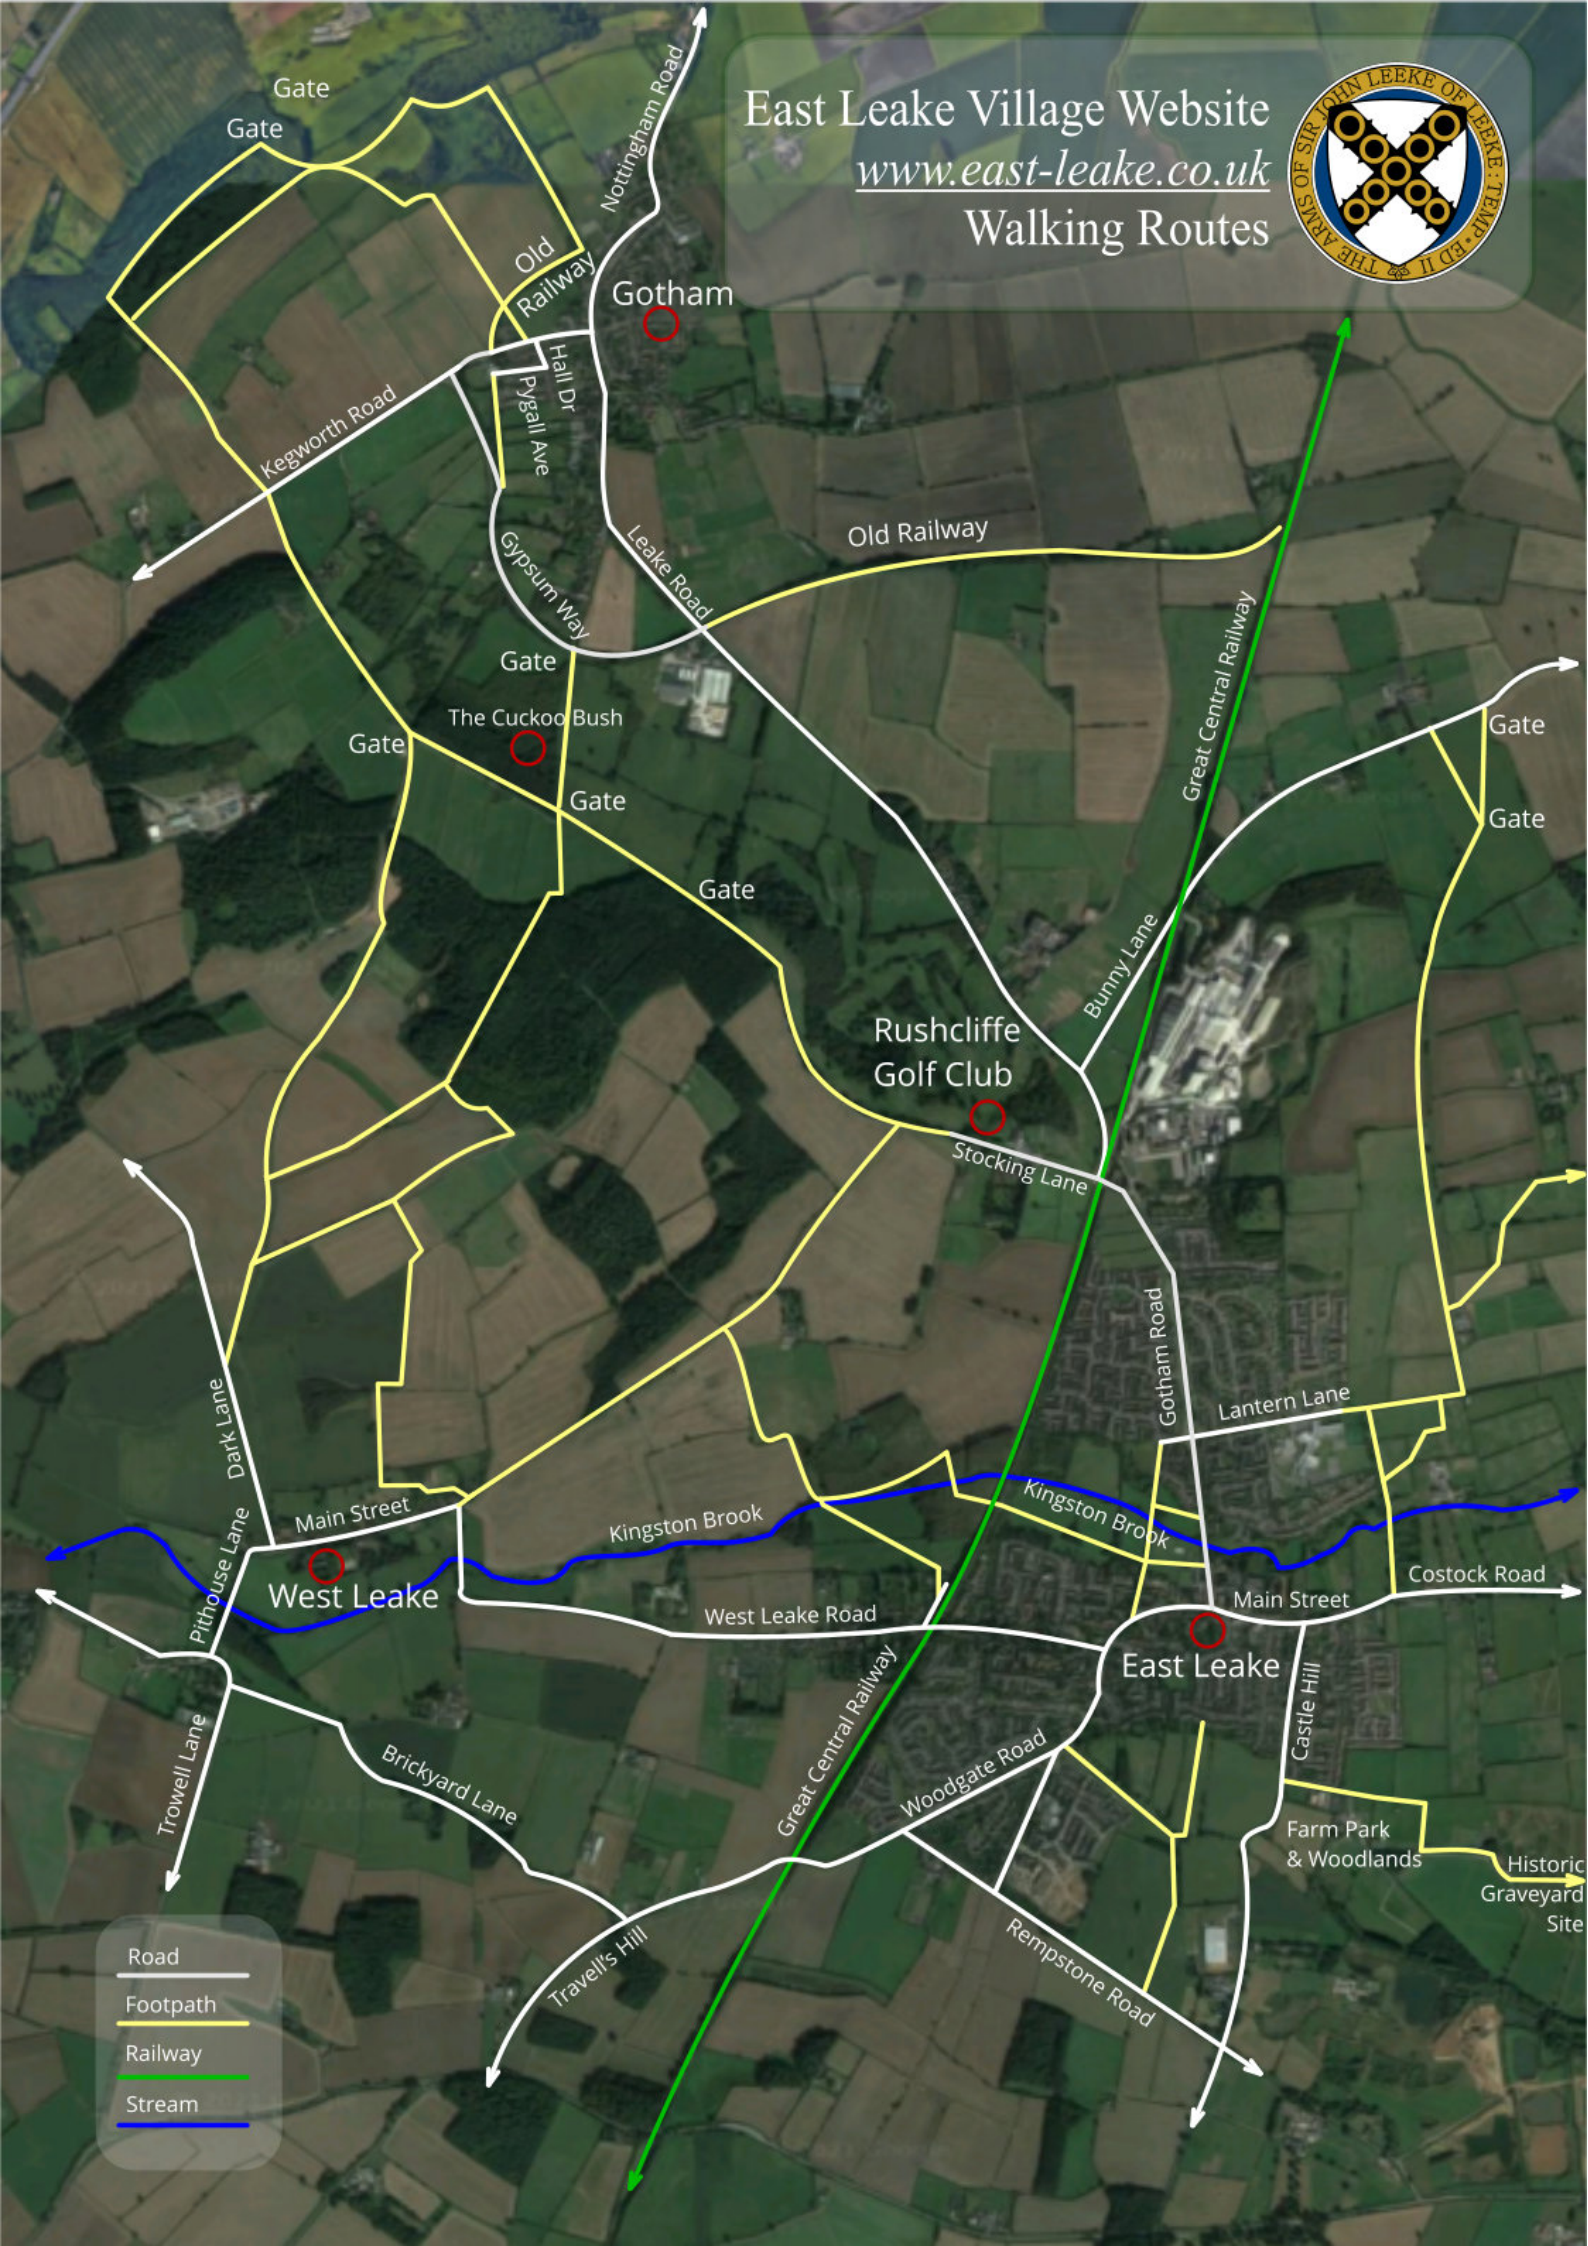

East Leake Village Website
www.east-leake.co.uk
Walking Routes

- Road
- Footpath
- Railway
- Stream